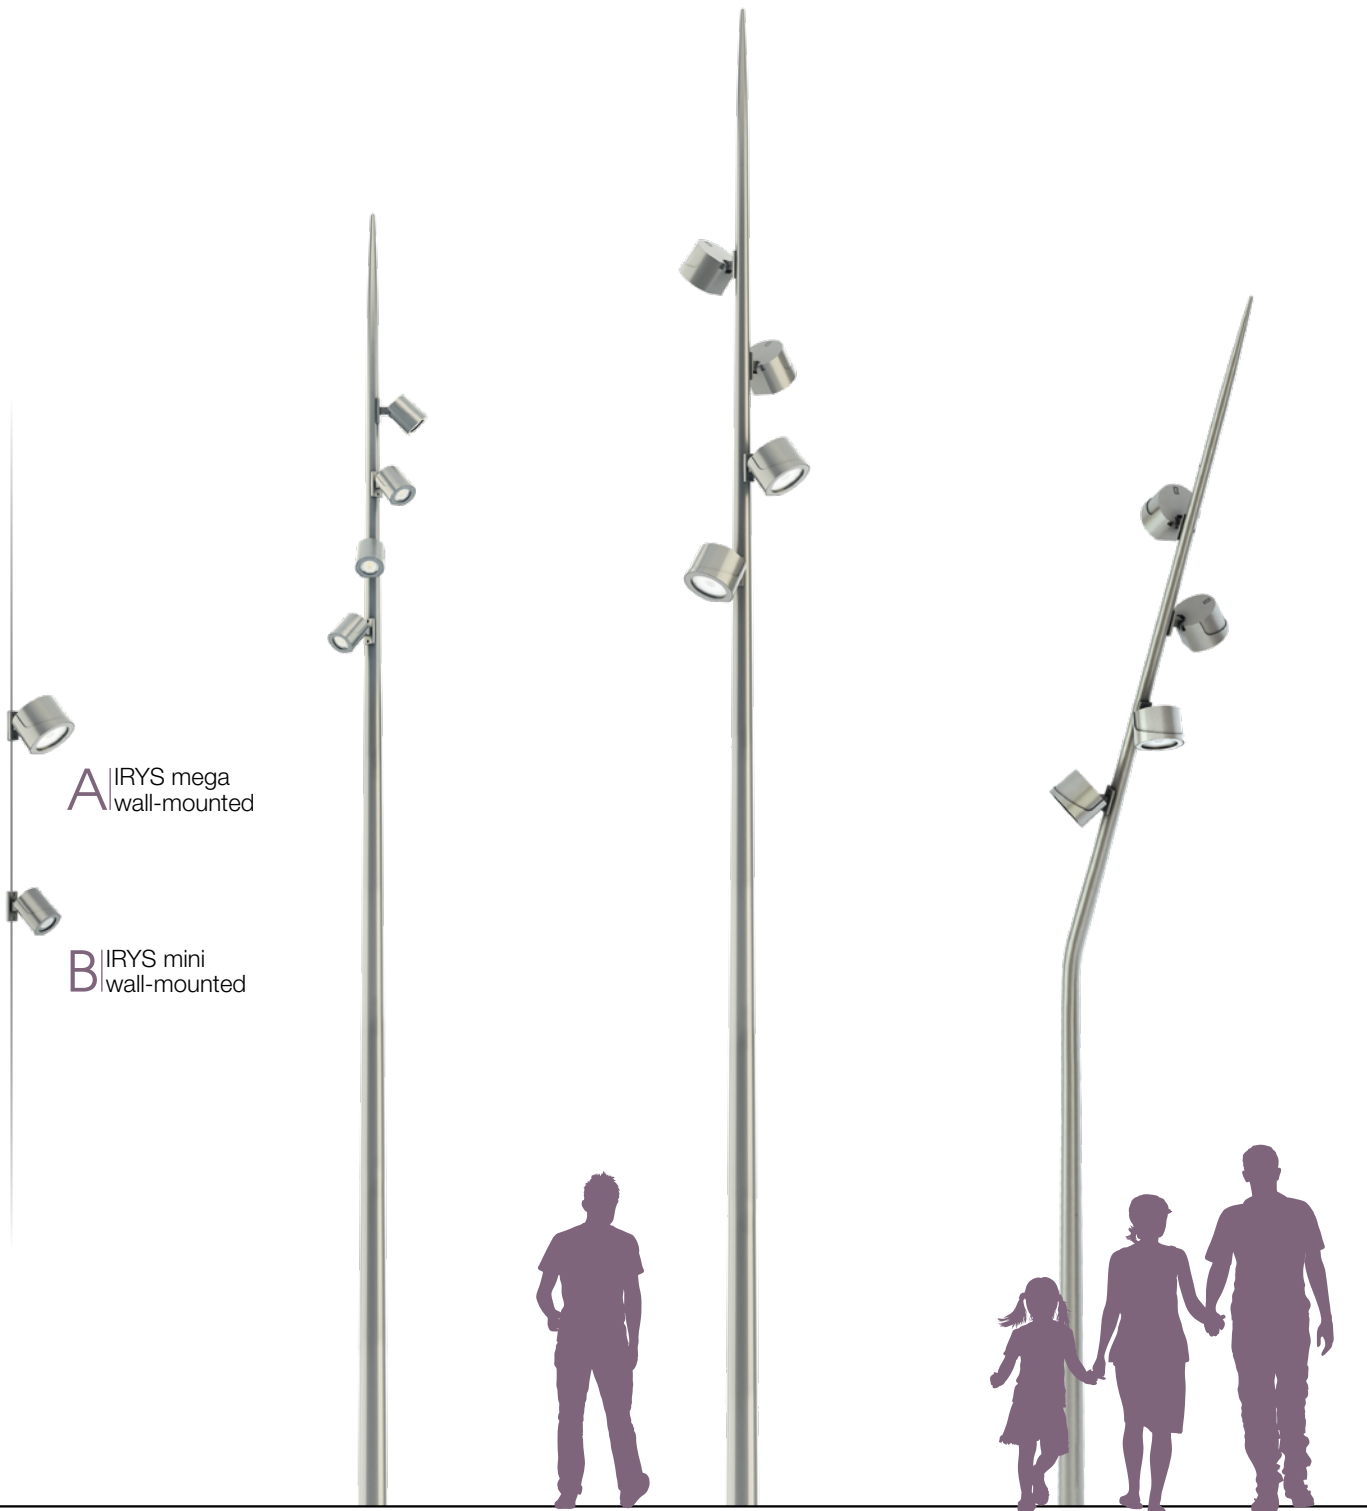

IRYS

FLOODLIGHTS | IRYS

With its cylindrical profile, the Irys floodlight has been designed for architectural and accent lighting. Available in two versions, it has an IP66 aluminium body and an IK08 tempered glass finish. Irys mega can accommodate up to 3 COB LEDs when Irys mini integrate one. Wall-mounted or on a pole, it offers a tilt range from +10° to -108° and 360° rotation. With a range of accessories to modify its functionality and/or modulate its projection, the Irys offers both original and nuanced lighting designs, thanks in particular to its different light distributions, a wide variety of colour temperatures and the possibility of RGBW lighting.

18/09/2024 - All informations are subject to change without notice.

Customization

Delivered in 2900 sanded grey as standard, the Irys floodlight can be painted in a RAL colour of your choice applied to the entire body, or in two different colours between the front and the rest of the luminaire. The cover around the LEDs can be selected in white or black.

IRYS

Sets proposals

- **Standard color:** Sanded grey 2900
- **Option:** other colors on request.

8m

6m

4m

2m

A | IRYS mega
wall-mounted