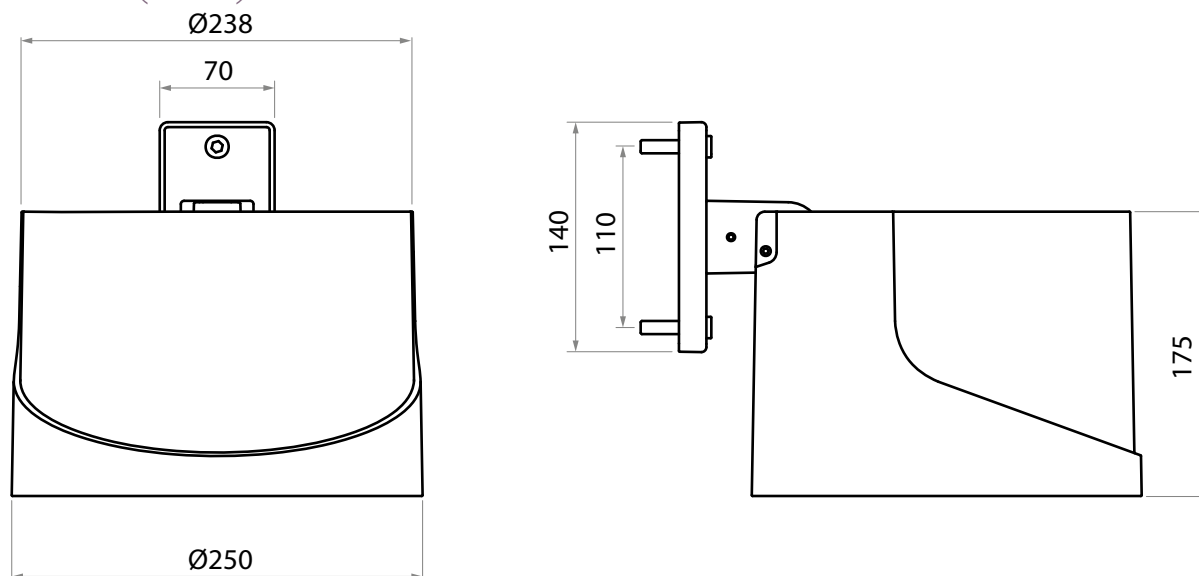

Dimensions (mm)

Options

- Surge protector.
- RGBW, DMX.
- Function change accessories: Camera or Loudspeaker.
- Projector accessories: Cap ou Cannon.
- Support accessory: Rounded foot.