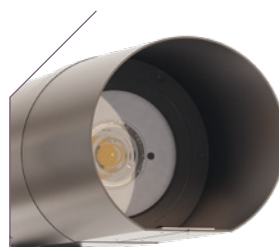

IRYS

FLOODLIGHTS | IRYS

With its cylindrical profile, the Irys floodlight has been designed for architectural and accent lighting. Available in two versions, it has an IP66 aluminium body and an IK08 tempered glass finish. Irys mega can accommodate up to 3 COB LEDs when Irys mini integrate one. Wall-mounted or on a pole, it offers a tilt range from +10° to -108° and 360° rotation. With a range of accessories to modify its functionality and/or modulate its projection, the Irys offers both original and nuanced lighting designs, thanks in particular to its different light distributions, a wide variety of colour temperatures and the possibility of RGBW lighting.

18/09/2024 - All informations are subject to change without notice.

IRYS mini

FLOODLIGHT'S SPECIFICATIONS

Floodlight's body

Weight	3.6 kg
Aerodynamic coefficient (CxS)	0.021 m ²
Protection index	IP66
Materials	Aluminium

Dimensions (mm)

Options

- RGBW, DMX.
- Projector accessories: Cap ou Cannon.
- Support accessory: Rounded foot.

RGBW, DMX

Cap

Cannon

Rounded foot

Ecodesign