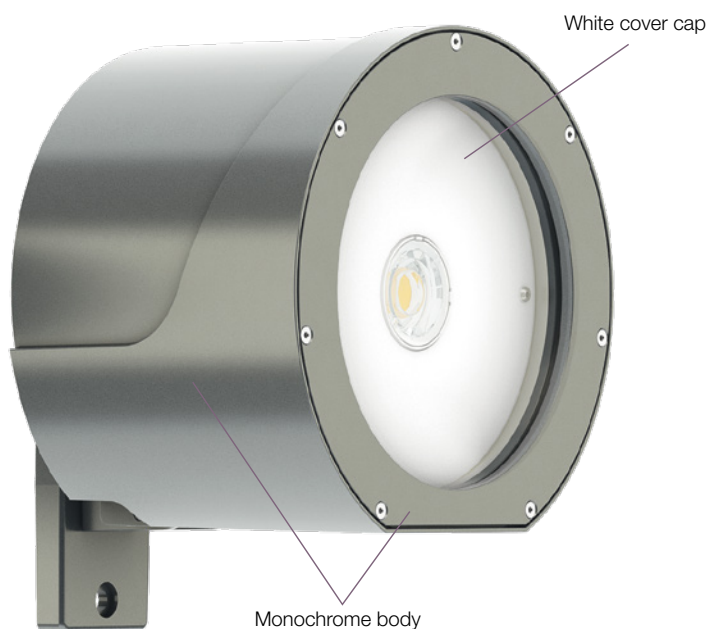

Customization

Delivered in 2900 sanded grey as standard, the Irys floodlight can be painted in a RAL colour of your choice applied to the entire body, or in two different colours between the front and the rest of the luminaire. The cover around the LEDs can be selected in white or black.