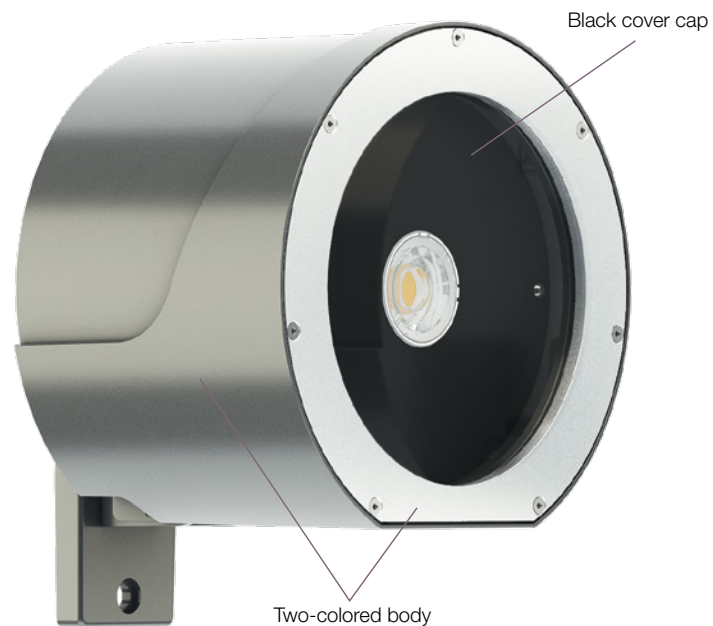

IRYS

FLOODLIGHTS | IRYS

With its cylindrical profile, the Irys floodlight has been designed for architectural and accent lighting. Available in two versions, it has an IP66 aluminium body and an IK08 tempered glass finish. Irys mega can accommodate up to 3 COB LEDs when Irys mini integrate one. Wall-mounted or on a pole, it offers a tilt range from +10° to -108° and 360° rotation. With a range of accessories to modify its functionality and/or modulate its projection, the Irys offers both original and nuanced lighting designs, thanks in particular to its different light distributions, a wide variety of colour temperatures and the possibility of RGBW lighting.

18/09/2024 - All informations are subject to change without notice.

IRYS mini

FLOODLIGHT'S SPECIFICATIONS

Floodlight's body

Weight	3.6 kg
Aerodynamic coefficient (CxS)	0.021 m ²
Protection index	IP66
Materials	Aluminium

Luminaire compliant with the decree of 27/12/2018 on the prevention, reduction and limitation of light pollution: product configuration to be defined according to the nature of the project.

Applicable standards

18/09/2024 - All informations are subject to change without notice.

Customization

Delivered in 2900 sanded grey as standard, the Irys floodlight can be painted in a RAL colour of your choice applied to the entire body, or in two different colours between the front and the rest of the luminaire. The cover around the LEDs can be selected in white or black.