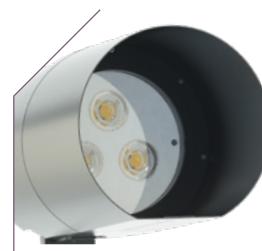

Dimensions (mm)

Options

- Surge protector.
- RGBW, DMX.
- Function change accessories: Camera or Loudspeaker.
- Projector accessories: Cap ou Cannon.
- Support accessory: Rounded foot.

Cannon

Ecodesign

Luminaire designed in compliance with the environmental criteria of energy efficiency, recyclability and interoperability.

Associate member of the Zhaga consortium, Ragni integrates electronic elements in this product that comply with the Zhaga standard, which ensures its scalability and interoperability.

Member of the Global Compact since 2018, Ragni is committed to working towards the 17 Sustainable Development Goals (SDG 11, 12, 13, 15).

Luminaire guaranteed free of hazardous substances.

Luminaire eligible for the energy savings certificate.

Luminaire compliant with the decree of 27/12/2018 on the prevention, reduction and limitation of light pollution: product configuration to be defined according to the nature of the project.

Applicable standards

IEC/EN 60598-1 / IEC/EN 60598-2-3 / NF EN 60529 / NF EN 62262 / IEC/EN 55015 / IEC/EN 61547 / IEC/EN 61000-3.2 / IEC/EN 61000-3.3 / IEC/EN 62493 / IEC/EN 62031 / IEC/EN 62471 / IEC/EN 61347-1 / IEC/EN 61347-2-13 / NF EN 13201-3 / NF EN 13201-4 / EN 13032-1+A1 & EN 13032-4 / LM79 / NF EN 12981

18/09/2024 - All informations are subject to change without notice.