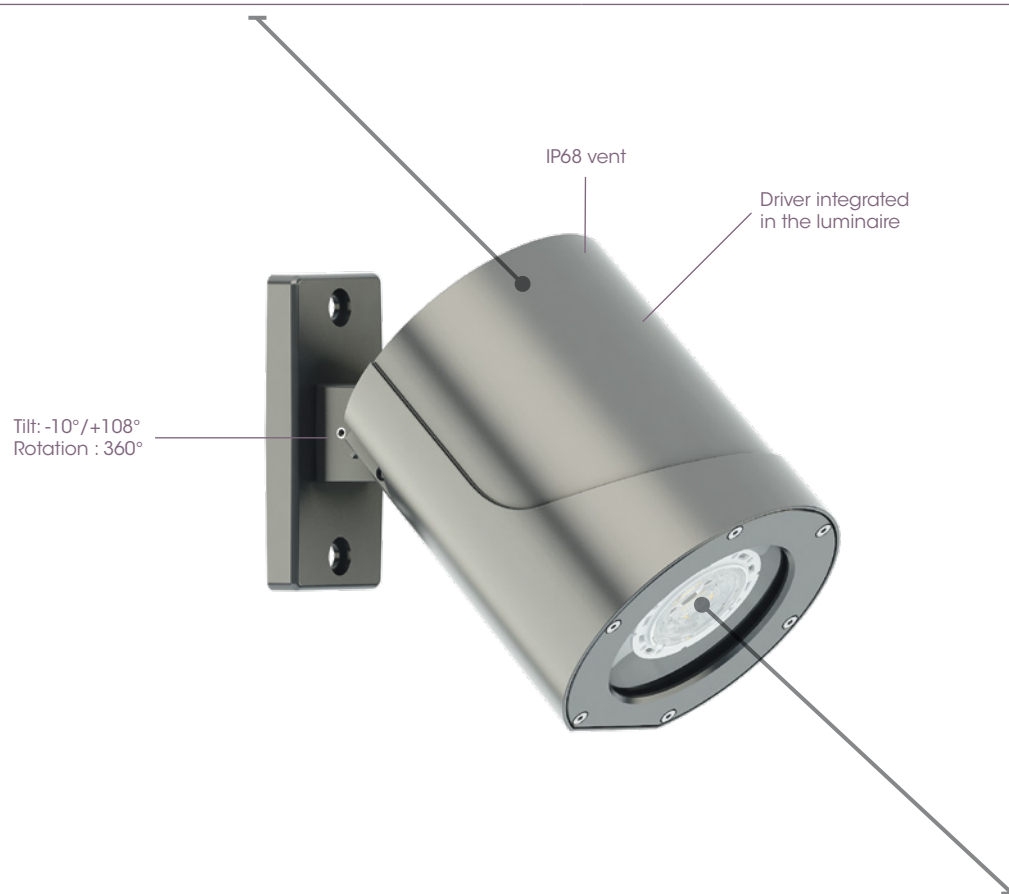

IRYS

FLOODLIGHTS | IRYS

With its cylindrical profile, the Irys floodlight has been designed for architectural and accent lighting. Available in two versions, it has an IP66 aluminium body and an IK08 tempered glass finish. Irys mega can accommodate up to 3 COB LEDs when Irys mini integrate one. Wall-mounted or on a pole, it offers a tilt range from +10° to -108° and 360° rotation. With a range of accessories to modify its functionality and/or modulate its projection, the Irys offers both original and nuanced lighting designs, thanks in particular to its different light distributions, a wide variety of colour temperatures and the possibility of RGBW lighting.

- ▶ **Orientation on two axes (tilt & rotation).**
- ▶ **1, 2 or 3 COB.**
- ▶ **Available in two sizes.**
- ▶ **Pre-wired.**

*Regulation specific to France: Decree of 27/12/2018 relating to the prevention, reduction and limitation of light nuisance: product configuration to be defined according to the nature of the project.

18/09/2024 - All informations are subject to change without notice.

IRYS mini

FLOODLIGHT'S SPECIFICATIONS

Floodlight's body

Weight	3.6 kg
Aerodynamic coefficient (CxS)	0.021 m ²
Protection index	IP66
Materials	Aluminium

Optical unit & control gear

1 COB - From 1000 to 2700 lm (see attached Irys Mini datasheet for details on power, light intensities and available photometries). Integrated smart driver (control, automatic adjustment, CLO, graduation via voltage variation or DALI). ULR (by tilting): **0°**=0% / **5°**=0.1% / **10°**=0.44% / **15°**=0.97% / **20°**=1.6% / **25°**=2.4% / **30°**=3.3% / **35°**=4%. (ULR: Upward Light Ratio).