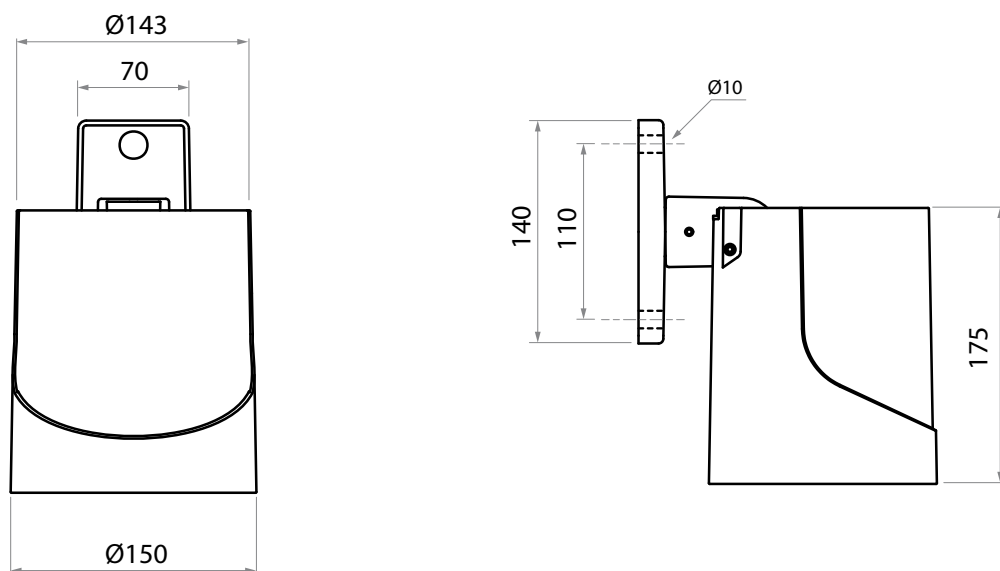

Dimensions (mm)

Options

- RGBW, DMX.
- Projector accessories: Cap ou Cannon.
- Support accessory: Rounded foot.