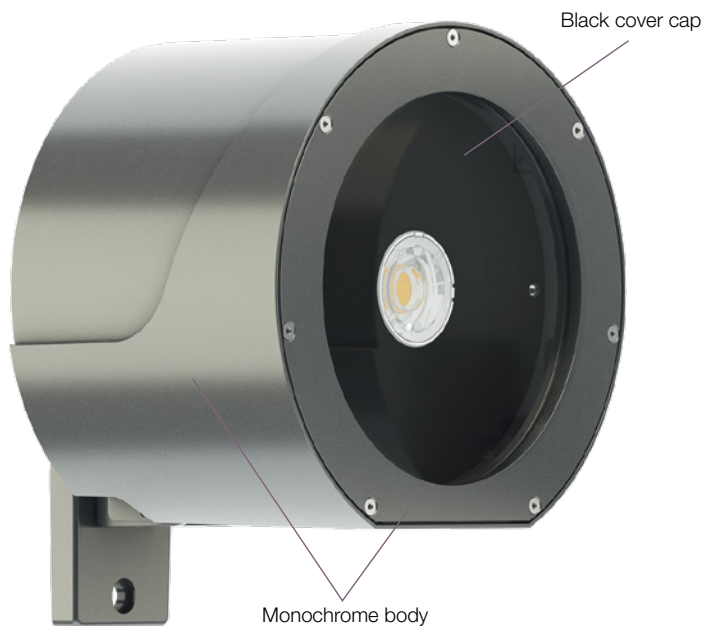

Customization

Delivered in 2900 sanded grey as standard, the Irys floodlight can be painted in a RAL colour of your choice applied to the entire body, or in two different colours between the front and the rest of the luminaire. The cover around the LEDs can be selected in white or black.