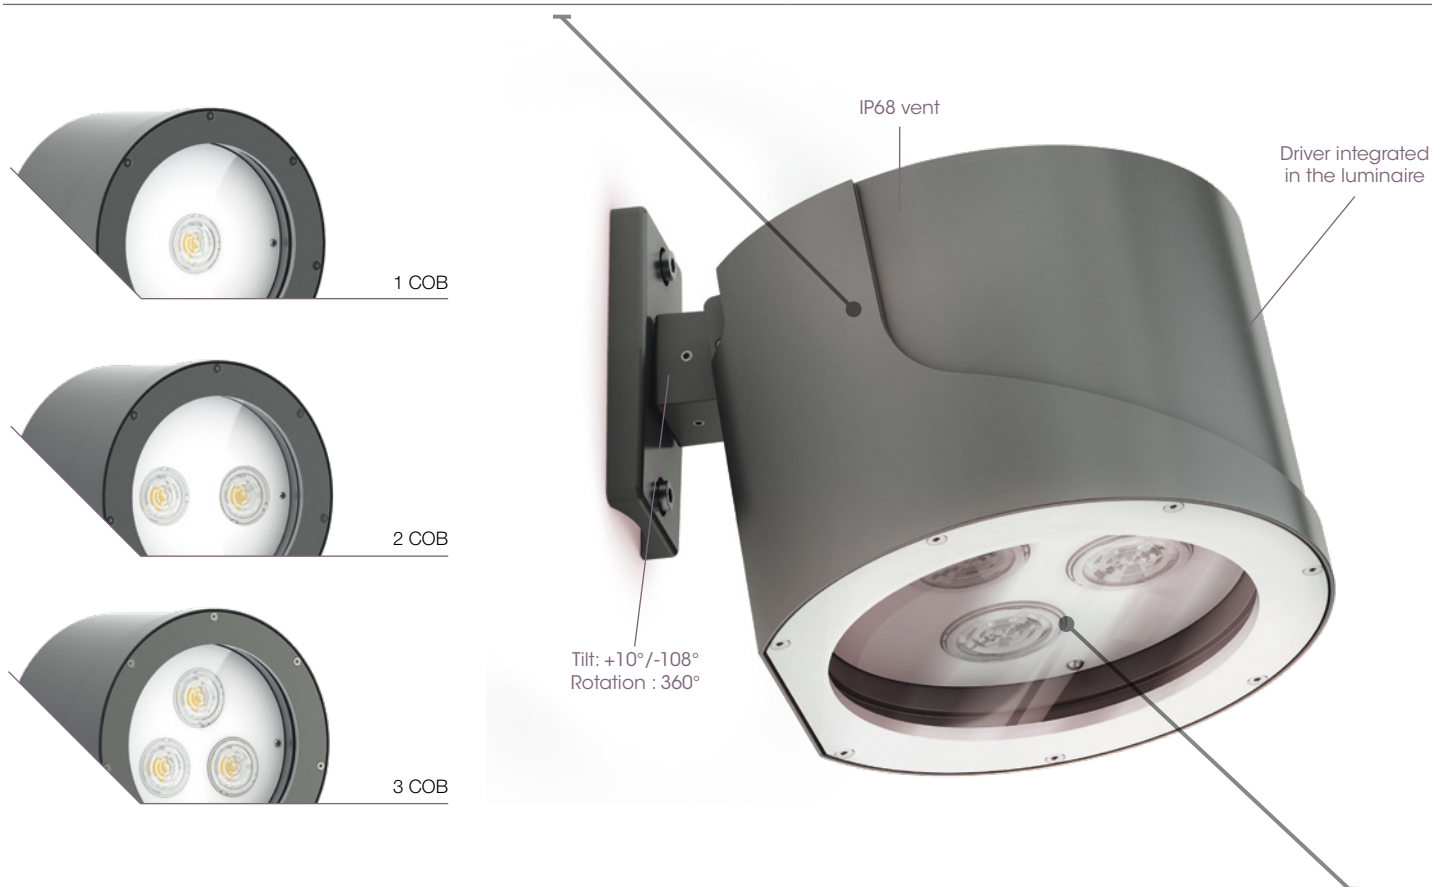

IRYS

FLOODLIGHTS | IRYS

With its cylindrical profile, the Irys floodlight has been designed for architectural and accent lighting. Available in two versions, it has an IP66 aluminium body and an IK08 tempered glass finish. Irys mega can accommodate up to 3 COB LEDs when Irys mini integrate one. Wall-mounted or on a pole, it offers a tilt range from +10° to -108° and 360° rotation. With a range of accessories to modify its functionality and/or modulate its projection, the Irys offers both original and nuanced lighting designs, thanks in particular to its different light distributions, a wide variety of colour temperatures and the possibility of RGBW lighting.

Optical unit & control gear

1 to 3 COB - From 1000 to 6000 lm (see attached Irys datasheet for details on power, light intensities and available photometries). Integrated smart driver (control, automatic adjustment, CLO, graduation via voltage variation or DALI). ULR (by tilting): **0°=0%** / **5°=0.1%** / **10°=0.44%** / **15°=0.97%** / **20°=1.6%** / **25°=2.4%** / **30°=3.3%** / **35°=4%** (ULR: Upward Light Ratio).