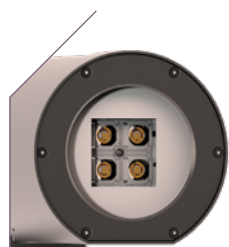

Options

- RGBW, DMX.
- Projector accessories: Cap ou Cannon.
- Support accessory: Rounded foot.

RGBW, DMX